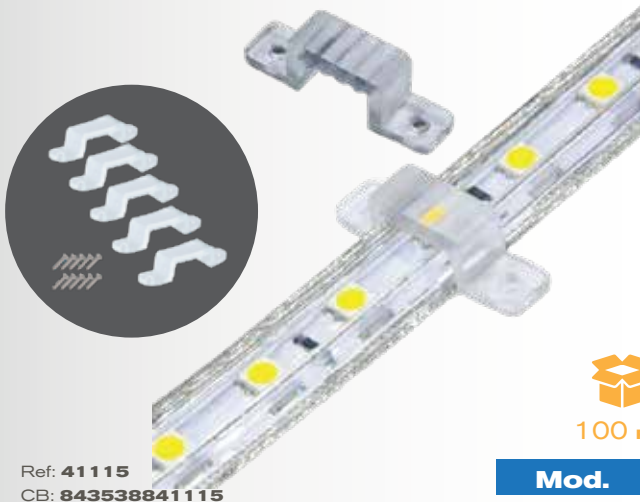

GRAPA PVC PARA TIRA NEON

Ref: **41115**
CB: **843538841115**

100 pcs

Mod. Mm
41115 6x12