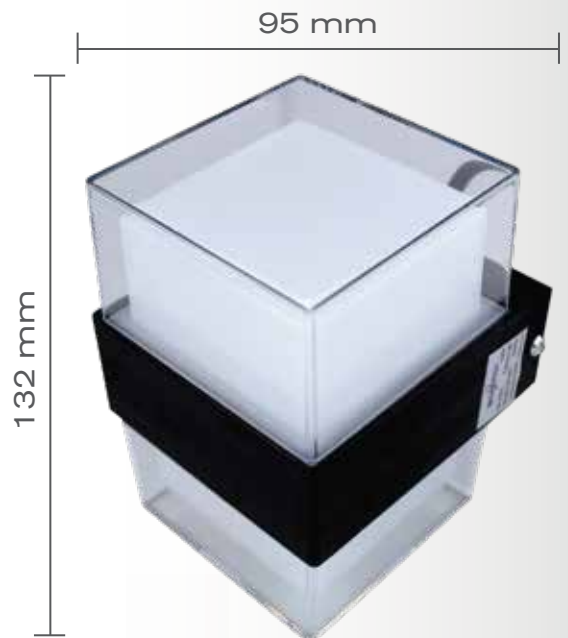

Ref: **40916**
CB: **8435388409169**

LAMPARA ARBOTANTE LED

 
20 PCS Exterior

	Mod.	IP	W	Lúmenes	Temp.	Voltaje
○	40917	44	20	2,000 Lm	3000 K	85-265

Ref: **40917**
CB: **8435388409176**

ø171 mm

 
20 PCS Exterior